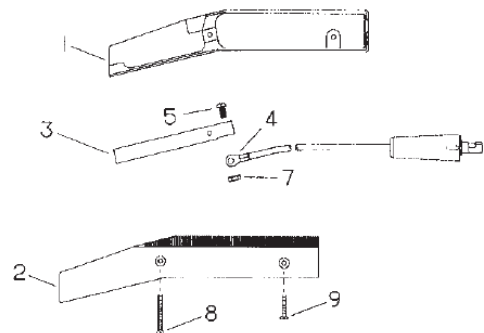

SLICE STRIKER

REF. NO.	DESCRIPTION	CATALOG NO.
	Striker Assembly	72-012-002
1	Handle Assembly (Right Half)	94-370-168
2	Handle Assembly (Left Half)	94-370-169
3	Striker Bar	96-070-031
4	Cable Assembly	96-130-320
5	#10-32 X 3/8" Screw	97-132-002
7	#10-32 Nut	98-565-021
8	#6-32 X 1-1/4" Screw	97-192-130
9	#6-32 X 3/4" Screw	97-192-132