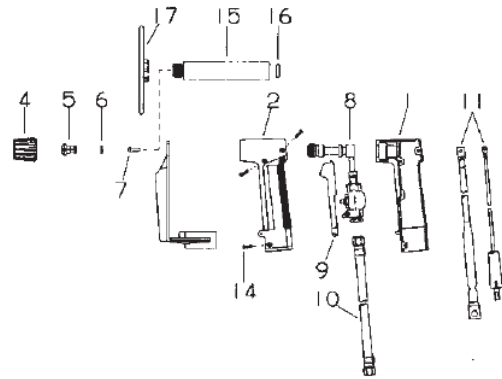

## SLICE TORCH

REF. NO.	DESCRIPTION	CATALOG NO.
	SLICE Torch Assembly (#1 Cable)	03-003-000
	SLICE Torch Assembly (#6 Cable)	03-003-001
	SLICE Torch Assembly (#10 Cable)	03-003-006
	SLICE Torch Assembly (Pigtail Cable)	03-003-008
1	Handle Assembly, Right Half	94-370-166
2	Handle Assembly, Left Half	94-370-167
3	Shield	94-777-109
4	1/4" Collet Nut Assembly	94-168-022
4	3/8" Collet Nut Assembly	94-168-024
5	1/4" Collet Chuck	94-158-048
5	3/8" Collet Chuck	94-158-045
6	Washer	94-940-109
7	Flashback Arrestor	94-305-009
8	Head Assembly	94-378-338
9	Lever Assembly	94-476-082
10	Oxygen Hose Assembly	94-396-193
11	Cable Assembly - #1	96-130-279
	Cable Assembly - #6	96-130-276
	Cable Assembly - #10	96-130-319
	Cable Assembly - Pigtail	96-130-324
13	#10-32 X 3/8" Screw	97-192-137
14	#6-32 X 9/16" Screw (3 Req'd.)	97-192-129
15	Extension - 6"	94-168-023
16	Washer	94-940-108
17	Extension Shield	94-777-111
	3/8" Conversion Kit	94-463-032

## SLICE STRIKER

REF. NO.	DESCRIPTION	CATALOG NO.
	Striker Assembly	72-012-002
1	Handle Assembly (Right Half)	94-370-168
2	Handle Assembly (Left Half)	94-370-169
3	Striker Bar	96-070-031
4	Cable Assembly	96-130-320
5	#10-32 X 3/8" Screw	97-132-002
7	#10-32 Nut	98-565-021
8	#6-32 X 1-1/4" Screw	97-192-130
9	#6-32 X 3/4" Screw	97-192-132